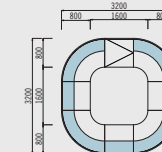

compact - pg.16